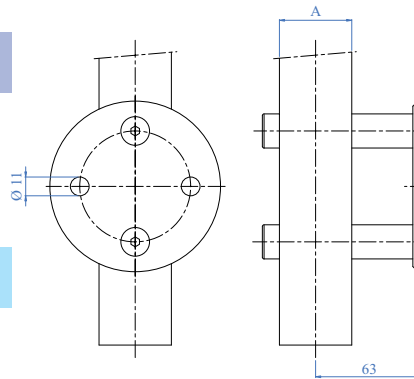

Ancoraggi Lateral - Lateral Anchorages

AISI 304	Cod. art. Art. no.	Per tubo For tube	A
	E11440	Superficie piana Flat face	

AISI 316	Cod. art. Art. no.	Per tubo For tube	A
	E11440316	Superficie piana Flat face	

NEW

AISI 304	Cod. art. Art. no.	Per tubo For tube	A
	E11340	Superficie piana Flat face	

AISI 316	Cod. art. Art. no.	Per tubo For tube	A
	E11340316	Superficie piana Flat face