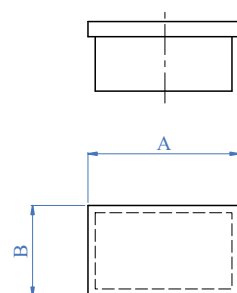

Per tubo rettangolare, satinato
For rectangular tube, satin finish

AISI 316	Cod. art. Art. no.	Per tubo For tube	AxB
	E4251	30 x 20 x 2,0 mm - 1 3/16" x 25/32" x 5/64"	
	E4252	40 x 20 x 2,0 mm - 1 9/16" x 25/32" x 5/64"	
	E4253	40 x 30 x 2,0 mm - 1 9/16" x 1 3/16" x 5/64"	
	E4254	50 x 30 x 2,0 mm - 2" x 1 3/16" x 5/64"	
	E4255	60 x 60 x 2,0 mm - 2 23/64" x 1 9/16" x 5/64"