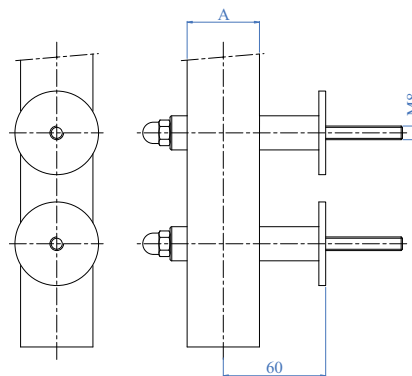

Copriflangua per Ancoraggio Montante a Piatti - Flange Cover for Square Tube Newel Post

NEW

AISI 304	Cod. art. Art. no.	Dimensioni Dimensions	A	Foro Hole	F	Altezza Height	H
	E02051	Ø 105 mm 4 9/64" dia.		41 x 41 mm 1 39/64" x 1 39/64"		15 mm 19/32"	

AISI 316	Cod. art. Art. no.	Dimensioni Dimensions	A	Foro Hole	F	Altezza Height	H
	E02051316	Ø 105 mm 4 9/64" dia.		41 x 41 mm 1 39/64" x 1 39/64"		15 mm 19/32"	

Ancoraggi Lateral - Lateral Anchorages

AISI 304	Cod. art. Art. no.	Per tubo For tube	A
	E11440	Superficie piana Flat face	

AISI 316	Cod. art. Art. no.	Per tubo For tube	A
	E11440316	Superficie piana Flat face	

NEW

AISI 304	Cod. art. Art. no.	Per tubo For tube	A
	E11340	Superficie piana Flat face	

AISI 316	Cod. art. Art. no.	Per tubo For tube	A
	E11340316	Superficie piana Flat face	

NEW