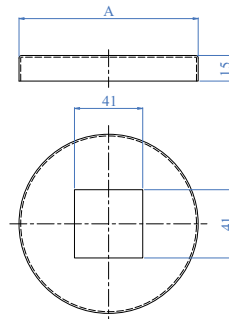

Copriflangua per Ancoraggio Montante a Piatti - Flange Cover for Square Tube Newel Post

NEW

AISI 304	Cod. art. Art. no.	Dimensioni Dimensions	A	Foro Hole	F	Altezza Height	H
	E02051	Ø 105 mm 4 9/64" dia.		41 x 41 mm 1 39/64" x 1 39/64"		15 mm 19/32"	

AISI 316	Cod. art. Art. no.	Dimensioni Dimensions	A	Foro Hole	F	Altezza Height	H
	E02051316	Ø 105 mm 4 9/64" dia.		41 x 41 mm 1 39/64" x 1 39/64"		15 mm 19/32"