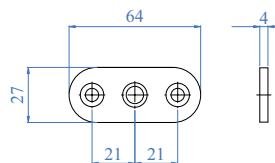

Piastre Sella - Mounting Plates

Spessore 4 mm
Thk. 5/32"

NEW

AISI 304

Cod. art. Per tubo
Art. no. For tube

E011976 Superficie piana - Flat face