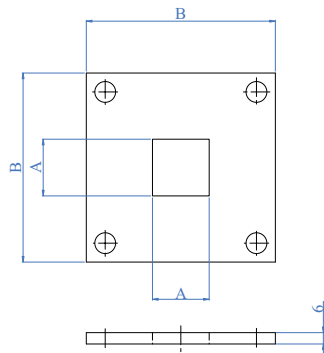

Flange Sagomate - Shaped Flange

NEW

AISI 304	Cod. art. Art. no.	Per tubo For tube A	Dimensioni Dimensions B	Fori esterni External holes	Spess. Thk.
	E02050	40 x 40 mm 1 9/16" x 1 9/16"	100 x 100 mm 3 15/16" x 3 15/16"	4 x Ø 11 mm 4 x 7/16" dia.	6 mm 15/64"

AISI 316	Cod. art. Art. no.	Per tubo For tube A	Dimensioni Dimensions B	Fori esterni External holes	Spess. Thk.
	E02050316	40 x 40 mm 1 9/16" x 1 9/16"	100 x 100 mm 3 15/16" x 3 15/16"	4 x Ø 11 mm 4 x 7/16" dia.	6 mm 15/64"

Copriflange Sagomate - Shaped Flange Cover

NEW