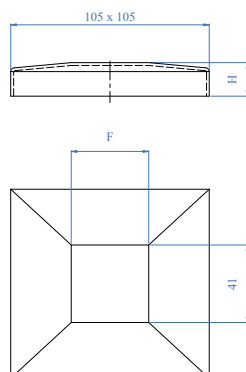

AISI 316	Cod. art. Art. no.	Dimensioni Dimensions	Foro Hole F	Altezza Height H
	E02052316	105 x 105 mm 4 1/8" x 4 1/8"	41 x 41 mm 1 39/64" x 1 39/64"	15 mm 19/32"