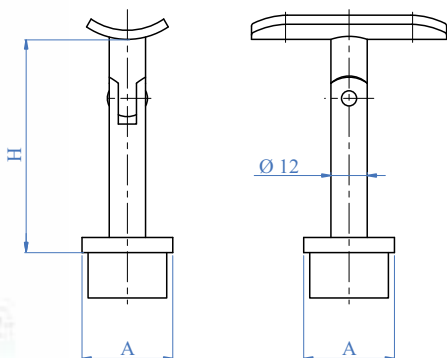

AISI 316	Cod. art. Art. no.	Dimensioni Dimensions	A	Foro Hole	F	Altezza Height	H
	E02051316	Ø 105 mm 4 9/64" dia.		41 x 41 mm 1 39/64" x 1 39/64"		15 mm 19/32"	

Ancoraggi Lateral - Lateral Anchorages

AISI 304	Cod. art. Art. no.	Per tubo For tube	A
	E11440	Superficie piana Flat face	

NEW

Elementi di Ancoraggio - Anchorage Elements

Flangia satinata per tubi quadri
Flange for square tube, satin finish

AISI 316	Cod. art. Art. no.	Per tubo For tube	A	B	C
E4700		30 x 30 x 2,0 mm 1 3/16" x 1 3/16" x 5/64"	70 mm 2 3/4"	22 mm 5/64"	
E4701		40 x 40 x 2,0 mm 1 9/16" x 1 9/16" x 5/64"	80 mm 3 5/32"	18 mm 45/64"	
E4702		50 x 50 x 2,0 mm 1 31/32" x 1 31/32" x 5/64"	95 mm 3 47/64"	18 mm 45/64"	
E4703		60 x 60 x 2,0 mm 2 23/64" x 2 23/64" x 5/64"	105 mm 4 9/64"	18 mm 45/64"	

Reggicorrimano - Handrail Supports

3 pezzi completo di viti
3 pieces complete with screws

NEW

AISI 303	Cod. art. Art. no.	Altezza Height	H	Per corrimano For handrail	Per tubo quadro For square tube	A
E037100		75 mm 2 61/64"		Ø 33,7 mm 1 1/3" dia.	30 x 30 x 2,0 mm 1 3/16" x 1 3/16" x 5/64"	
E037200		75 mm 2 61/64"		Ø 42,4 mm 1 2/3" dia.	40 x 40 x 2,0 mm 1 9/16" x 1 9/16" x 5/64"	

AISI 316	Cod. art. Art. no.	Altezza Height	H	Per corrimano For handrail	Per tubo quadro For square tube	A
E037110		75 mm 2 61/64"		Ø 33,7 mm 1 1/3" dia.	30 x 30 x 2,0 mm 1 3/16" x 1 3/16" x 5/64"	
E037210		75 mm 2 61/64"		Ø 42,4 mm 1 2/3" dia.	40 x 40 x 2,0 mm 1 9/16" x 1 9/16" x 5/64"	