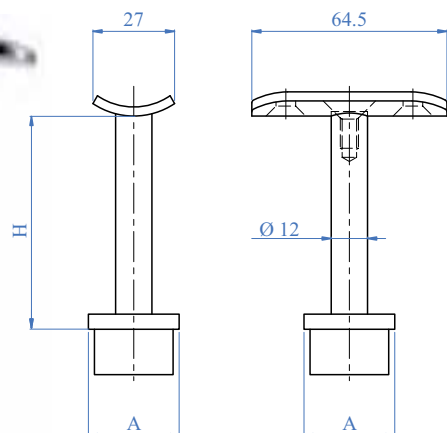

Reggicorrimano - Handrail Supports

3 pezzi completo di viti
3 pieces complete with screws

NEW

AISI 303	Cod. art. Art. no.	Altezza Height	H	Per corrimano For handrail	Per tubo quadro For square tube	A
E037100		75 mm 2 61/64"		Ø 33,7 mm 1 1/3" dia.	30 x 30 x 2,0 mm 1 3/16" x 1 3/16" x 5/64"	
E037200		75 mm 2 61/64"		Ø 42,4 mm 1 2/3" dia.	40 x 40 x 2,0 mm 1 9/16" x 1 9/16" x 5/64"	

AISI 316	Cod. art. Art. no.	Altezza Height	H	Per corrimano For handrail	Per tubo quadro For square tube	A
E037110		75 mm 2 61/64"		Ø 33,7 mm 1 1/3" dia.	30 x 30 x 2,0 mm 1 3/16" x 1 3/16" x 5/64"	
E037210		75 mm 2 61/64"		Ø 42,4 mm 1 2/3" dia.	40 x 40 x 2,0 mm 1 9/16" x 1 9/16" x 5/64"	

NEW

AISI 303	Cod. art. Art. no.	Altezza Height	H	Per corrimano For handrail	Per tubo quadro For square tube	A
E037500		75 mm 2 61/64"		Ø 33,7 mm 1 1/3" dia.	30 x 30 x 2,0 mm 1 3/16" x 1 3/16" x 5/64"	
E037600		75 mm 2 61/64"		Ø 42,4 mm 1 2/3" dia.	40 x 40 x 2,0 mm 1 9/16" x 1 9/16" x 5/64"	