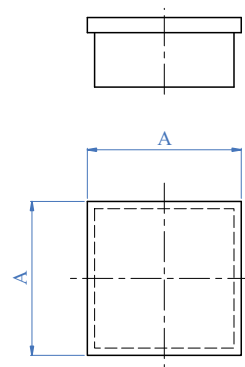

Giunzioni - Fittings

Raccordo snodato per tubo quadro, satinato
Pivotable connector for square tube, satin finish

AISI 316	Cod. art. Art. no.	Per tubo For tube	A
	E4743	40 x 40 x 2,0 mm 1 9/16" x 1 9/16" x 5/64"	

NEW

Tappi Terminali per Tubo Quadro - End Caps for Square Tube

Per tubo quadro, satinato
For square tube, satin finish

AISI 316	Cod. art. Art. no.	Per tubo For tube	AxA
	E4200	20 x 20 x 1,5 mm - 25/32" x 25/32" x 1/16"	
	E4210	25 x 25 x 2,0 mm - 1" x 1" x 5/64"	
	E4220	30 x 30 x 2,0 mm - 1 3/16" x 1 3/16" x 5/64"	
	E4230	40 x 40 x 2,0 mm - 1 9/16" x 1 9/16" x 5/64"	
	E4240	50 x 50 x 2,0 mm - 2" x 2" x 5/64"	
	E4250	60 x 60 x 2,0 mm - 2 23/64" x 1 9/16" x 5/64"	

Per tubo rettangolare, satinato
For rectangular tube, satin finish

AISI 316	Cod. art. Art. no.	Per tubo For tube	AxB
	E4251	30 x 20 x 2,0 mm - 1 3/16" x 25/32" x 5/64"	
	E4252	40 x 20 x 2,0 mm - 1 9/16" x 25/32" x 5/64"	
	E4253	40 x 30 x 2,0 mm - 1 9/16" x 1 3/16" x 5/64"	
	E4254	50 x 30 x 2,0 mm - 2" x 1 3/16" x 5/64"	
	E4255	60 x 60 x 2,0 mm - 2 23/64" x 1 9/16" x 5/64"