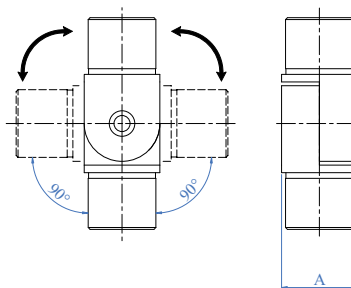

Giunzioni - Fittings

Raccordo a 90° per tubo quadro, satinato
Elbows 90°, for square tube, satin finish

AISI 316	Cod. art.	Per tubo	A	B
	Art. no.	For tube		
E4710		20 x 20 x 1,5 mm 25/32" x 25/32" x 5/64"	20 mm 25/32"	20 mm 25/32"
E4711		25 x 25 x 2,0 mm 1" x 1" x 5/64"	20 mm 25/32"	25 mm 1"
E4712		30 x 30 x 2,0 mm 1 3/16" x 1 3/16" x 5/64"	25 mm 1"	25 mm 1"
E4713		40 x 40 x 2,0 mm 1 9/16" x 1 9/16" x 5/64"	25 mm 1"	25 mm 1"

Raccordo d'angolo per tubo quadro, satinato
3-way corner, for square tube, satin finish

AISI 316	Cod. art.	Per tubo	A	B
	Art. no.	For tube		
E4720		20 x 20 x 1,5 mm 25/32" x 25/32" x 5/64"	20 mm 25/32"	20 mm 25/32"
E4721		25 x 25 x 2,0 mm 1" x 1" x 5/64"	20 mm 25/32"	25 mm 1"
E4722		30 x 30 x 2,0 mm 1 3/16" x 1 3/16" x 5/64"	25 mm 1"	25 mm 1"
E4723		40 x 40 x 2,0 mm 1 9/16" x 1 9/16" x 5/64"	25 mm 1"	25 mm 1"

Raccordo a "T" per tubo quadro, satinato
"T" connector, for square tube, satin finish

AISI 316	Cod. art.	Per tubo	A	B
	Art. no.	For tube		
E4730		20 x 20 x 1,5 mm 25/32" x 25/32" x 5/64"	20 mm 25/32"	20 mm 25/32"
E4731		25 x 25 x 2,0 mm 1" x 1" x 5/64"	20 mm 25/32"	25 mm 1"
E4732		30 x 30 x 2,0 mm 1 3/16" x 1 3/16" x 5/64"	25 mm 1"	25 mm 1"
E4733		40 x 40 x 2,0 mm 1 9/16" x 1 9/16" x 5/64"	25 mm 1"	25 mm 1"

Giunzioni - Fittings

Raccordo snodato per tubo quadro, satinato
Pivotable connector for square tube, satin finish

AISI 316	Cod. art. Art. no.	Per tubo For tube	A
	E4743	40 x 40 x 2,0 mm 1 9/16" x 1 9/16" x 5/64"	