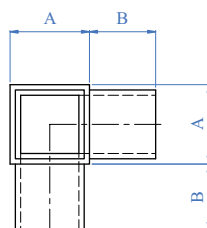

AISI 316	Cod. art.	Per tubo	A	B
	Art. no.	For tube		
E4720		20 x 20 x 1,5 mm 25/32" x 25/32" x 5/64"	20 mm 25/32"	20 mm 25/32"
E4721		25 x 25 x 2,0 mm 1" x 1" x 5/64"	20 mm 25/32"	25 mm 1"
E4722		30 x 30 x 2,0 mm 1 3/16" x 1 3/16" x 5/64"	25 mm 1"	25 mm 1"
E4723		40 x 40 x 2,0 mm 1 9/16" x 1 9/16" x 5/64"	25 mm 1"	25 mm 1"

Raccordo a "T" per tubo quadro, satinato
"T" connector, for square tube, satin finish