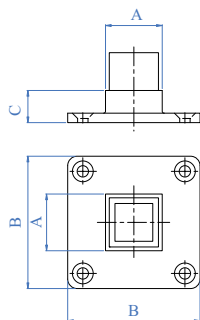

Elementi di Ancoraggio - Anchorage Elements

Flangia satinata per tubi quadri
Flange for square tube, satin finish

AISI 316	Cod. art. Art. no.	Per tubo For tube	A	B	C
E4700		30 x 30 x 2,0 mm 1 3/16" x 1 3/16" x 5/64"	70 mm 2 3/4"	22 mm 5/64"	
E4701		40 x 40 x 2,0 mm 1 9/16" x 1 9/16" x 5/64"	80 mm 3 5/32"	18 mm 45/64"	
E4702		50 x 50 x 2,0 mm 1 31/32" x 1 31/32" x 5/64"	95 mm 3 47/64"	18 mm 45/64"	
E4703		60 x 60 x 2,0 mm 2 23/64" x 2 23/64" x 5/64"	105 mm 4 9/64"	18 mm 45/64"