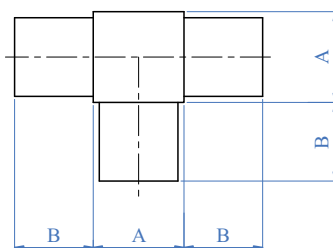

AISI 316	Cod. art.	Per tubo	A	B
	Art. no.	For tube		
E4730		20 x 20 x 1,5 mm 25/32" x 25/32" x 5/64"	20 mm 25/32"	20 mm 25/32"
E4731		25 x 25 x 2,0 mm 1" x 1" x 5/64"	20 mm 25/32"	25 mm 1"
E4732		30 x 30 x 2,0 mm 1 3/16" x 1 3/16" x 5/64"	25 mm 1"	25 mm 1"
E4733		40 x 40 x 2,0 mm 1 9/16" x 1 9/16" x 5/64"	25 mm 1"	25 mm 1"