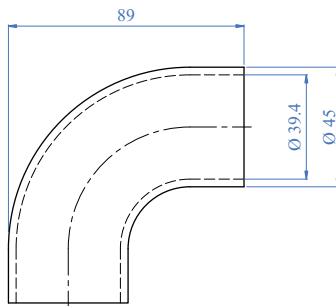

AISI 304	Cod. art. Art. no.	Descrizione Description
	E600	Curva corrimano 90° 90° curved