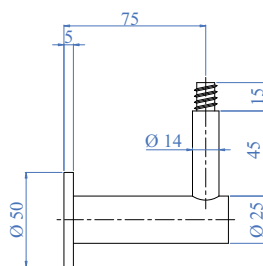

AISI 304	Cod. art. Art. no.	Descrizione Description
	E4586	Reggicorrimano Handrail support

Dado da infilare + vite filettata M6 compresi nella fornitura del reggicorrimano E4586
Screw in nut + set screw M6 included with handrail support E4586