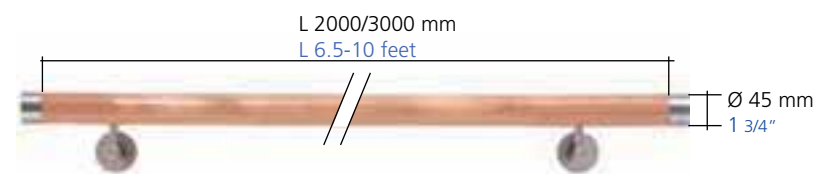

Colore: Faggio
Colour: Beech

AISI 304	Cod. art. Art. no.	Composto da: Composed of:	Lunghezza Length in inches
E695/1	E690 + n° 2 E4265 + n° 2 E4586		2000 mm - 78 3/4"
E695/2	E690 + n° 2 E4260 + n° 2 E4586		2000 mm - 78 3/4"
E695/3	E690 + n° 2 E4265 + n° 2 E0224		2000 mm - 78 3/4"
E695/4	E690 + n° 2 E4260 + n° 2 E0224		2000 mm - 78 3/4"
E695/5	E690 + E4265 + E4260 + E4586 + E0224		2000 mm - 78 3/4"

AISI 304	Cod. art. Art. no.	Composto da: Composed of:	Lunghezza Length in inches
E696/1	E690/3000 + n° 2 E4265 + n° 3 E4586		3000 mm - 118 1/8"
E696/2	E690/3000 + n° 2 E4260 + n° 3 E4586		3000 mm - 118 1/8"
E696/3	E690/3000 + n° 2 E4265 + n° 3 E0224		3000 mm - 118 1/8"
E696/4	E690/3000 + n° 2 E4260 + n° 3 E0224		3000 mm - 118 1/8"