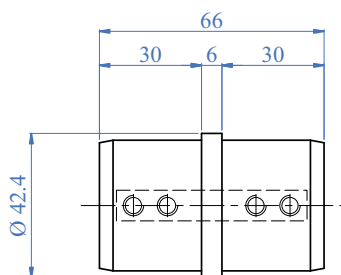

Giunzione - Connector

In inox satinato con grana 240
In stainless steel, satin finish, with grain size 240

AISI 316	Cod. art. Art. no.	Tubo Tube A
	E1200100	Ø 42,4 x 1,5 mm 1 2/3" dia. x 1/16"