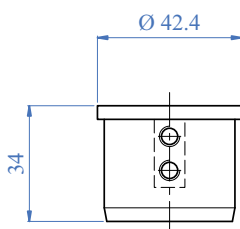

Terminale - End cap

In inox satinato con grana 240
In stainless steel, satin finish, with grain size 240

AISI 316	Cod. art. Art. no.	Tubo Tube A
	E1100100	Ø 42,4 x 1,5 mm 1 2/3" dia. x 1/16"