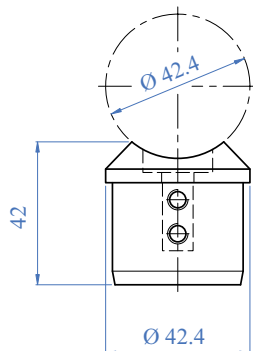

Fitting da innesto - Curved Fitting

Curva verticale satinata con grana 240
Vertical fitting, satin finish, with grain size 240

AISI 316	Cod. art.	Tubo
	Art. no.	Tube A
	E1500100	Ø 42,4 x 1,5 mm 1 2/3" dia. x 1/16"

Curva orizzontale satinata con grana 240
Horizontal fitting, satin finish, with grain size 240

AISI 316	Cod. art.	Tubo
	Art. no.	Tube A
	E1400100	Ø 42,4 x 1,5 mm 1 2/3" dia. x 1/16"

ARTEFERRO

ARTEFERRO

Reggicorrimano - Handrail

In inox satinato con grana 240
In stainless steel, satin finish, with grain size 240

AISI 316	Cod. art. Art. no.	Tubo Tube A
	E1300100	Ø 42,4 x 1,5 mm 1 2/3" dia. x 1/16"

Giunzione - Connector

In inox satinato con grana 240
In stainless steel, satin finish, with grain size 240