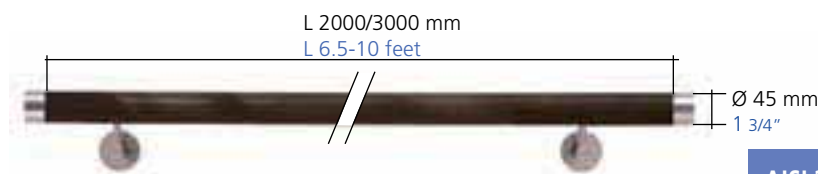

Colore: Wengè
Colour: Wengè

AISI 304	Cod. art. Art. no.	Composto da: Composed of:	Lunghezza Length in inches
E6952/1	E692 + n° 2 E4265 + n° 2 E4586		2000 mm - 78 3/4"
E6952/2	E692 + n° 2 E4260 + n° 2 E4586		2000 mm - 78 3/4"
E6952/3	E692 + n° 2 E4265 + n° 2 E0224		2000 mm - 78 3/4"
E6952/4	E692 + n° 2 E4260 + n° 2 E0224		2000 mm - 78 3/4"
E6952/5	E692 + E4265 + E4260 + E4586 + E0224		2000 mm - 78 3/4"

AISI 304	Cod. art. Art. no.	Composto da: Composed of:	Lunghezza Length in inches
E6962/1	E692/3000 + n° 2 E4265 + n° 3 E4586		3000 mm - 118 1/8"
E6962/2	E692/3000 + n° 2 E4260 + n° 3 E4586		3000 mm - 118 1/8"
E6962/3	E692/3000 + n° 2 E4265 + n° 3 E0224		3000 mm - 118 1/8"
E6962/4	E692/3000 + n° 2 E4260 + n° 3 E0224		3000 mm - 118 1/8"