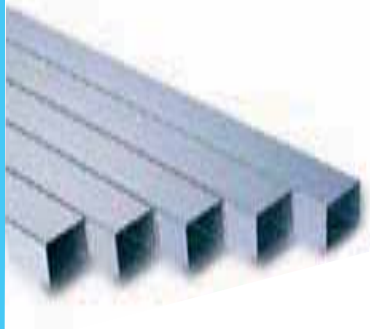

Tubi Quadrati - Square Tubes

In acciaio inossidabile satinato con grana 240, imbustato individualmente
Stainless steel, satin finish with grain size 240, individually packed

NEW